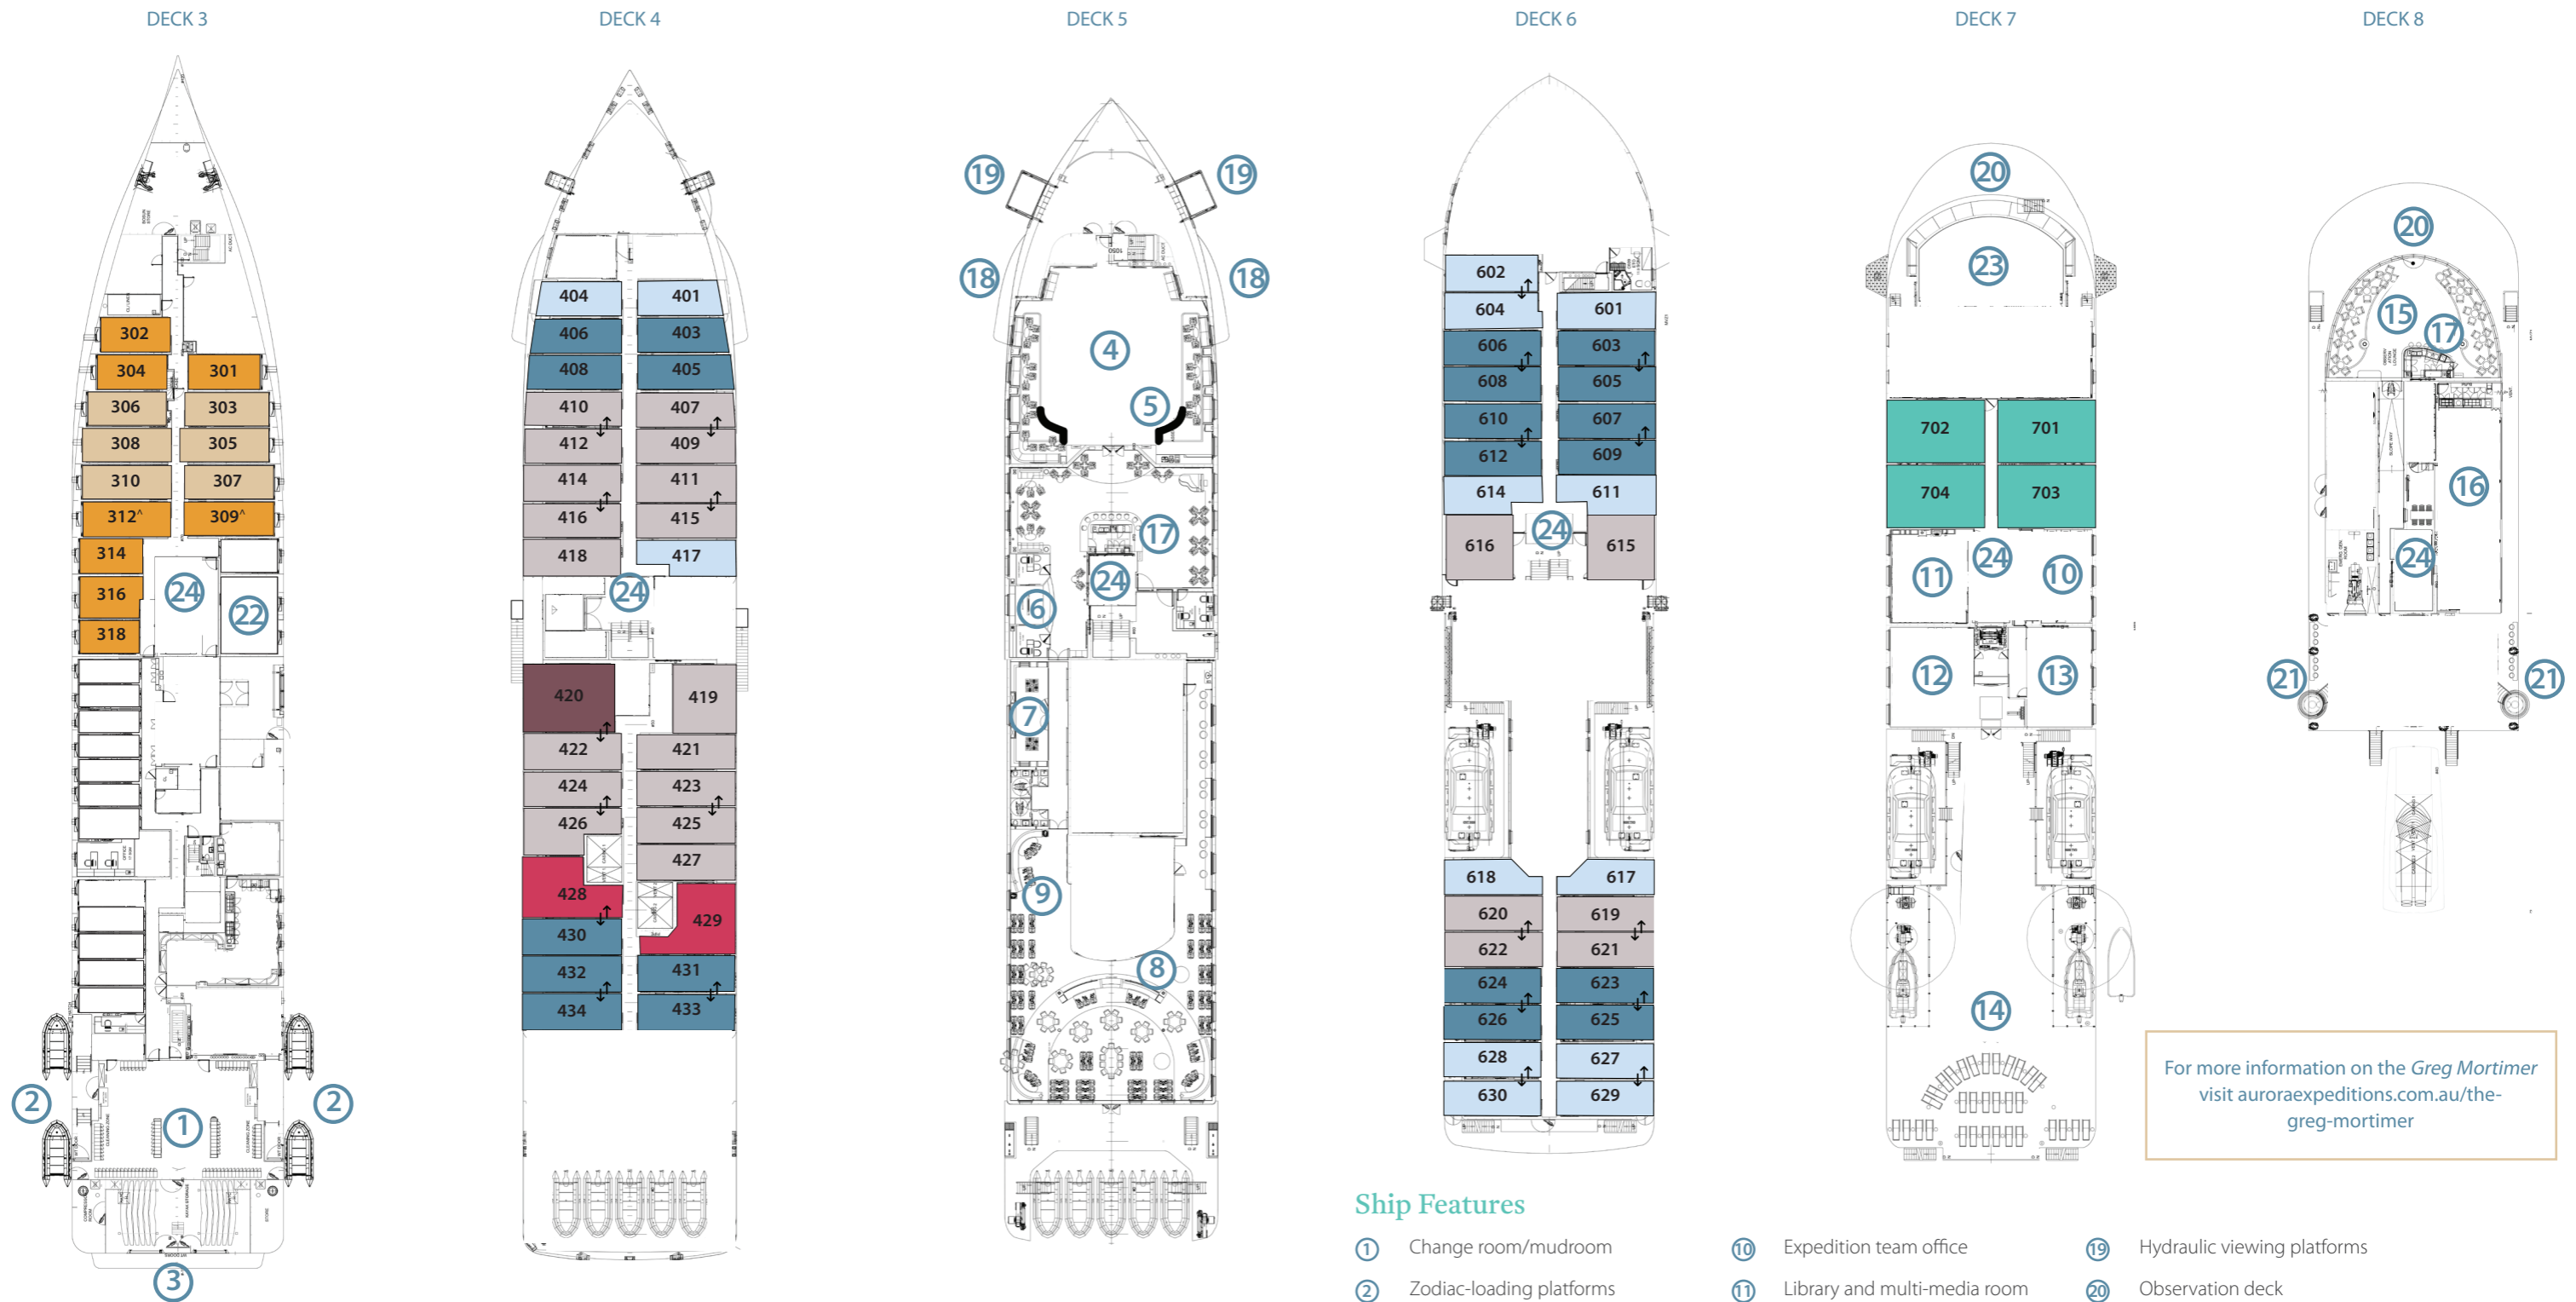

Deck plan – Greg Mortimer

Cabin Category

- Aurora Stateroom Triple Share*
- Aurora Stateroom Twin Share
- Balcony Stateroom - A
- Balcony Stateroom - B
- Balcony Stateroom - C
- Balcony Suite
- Junior Suite
- Captain's Suite

Ship Features

- ① Change room/mudroom
- ② Zodiac-loading platforms
- ③ Activity launching platform
- ④ Lounge/lecture theatre
- ⑤ Assembly station
- ⑥ Reception
- ⑦ Ship shop
- ⑧ Dining room
- ⑨ Second optional dining area[#]
- ⑩ Expedition team office
- ⑪ Library and multi-media room
- ⑫ Gym
- ⑬ Sauna/wellness centre
- ⑭ Sun deck
- ⑮ Observation lounge
- ⑯ Top deck
- ⑰ Bars
- ⑱ Viewing platforms
- ⑲ Hydraulic viewing platforms
- ⑳ Observation deck
- ㉑ Jacuzzis/plunge pools
- ㉒ Medical centre
- ㉓ Bridge
- ㉔ Elevator
- ↔ Connecting staterooms and suites

For more information on the *Greg Mortimer* visit auroraexpeditions.com.au/the-greg-mortimer

^ Expedition Team cabins on selected voyages
 *Triple cabins on selected voyages
 # Open at the discretion of the Hotel Manager on selected voyages
 Deck plan is subject to change.