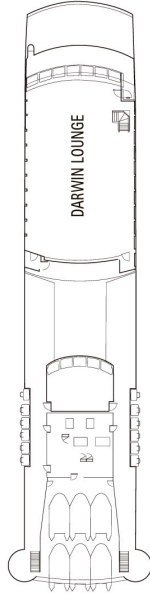

M/V STELLA AUSTRALIS

Total Cabins	100	Passenger Capacity	210
B Cabins	3	A Cabins	34
AA Cabins	36	AAA Cabins	23
AA Superior Cabins	2	AAA Superior Cabins	2

Cabin Plan
Standard 16,5 m²
Superior 20,5 m²

DARWIN DECK