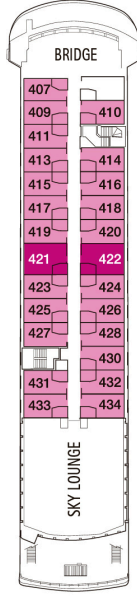

M/V STELLA AUSTRALIS

Total Cabins	100	Passenger Capacity	210
B Cabins	3	A Cabins	34
AA Cabins	36	AAA Cabins	23
AA Superior Cabins	2	AAA Superior Cabins	2

Cabin Plan
Standard 16,5 m²
Superior 20,5 m²

DARWIN DECK

CABO DE HORNOS DECK

AAA
AAA Sup

TIERRA DEL FUEGO DECK

AA
AA Sup

MAGALLANES DECK

A
B

PATAGONIA DECK