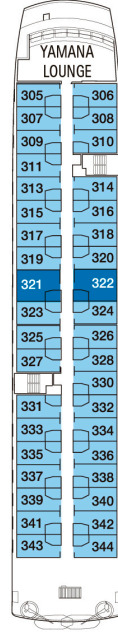

M/V STELLA AUSTRALIS

Total Cabins	100	Passenger Capacity	210
B Cabins	3	A Cabins	34
AA Cabins	36	AAA Cabins	23
AA Superior Cabins	2	AAA Superior Cabins	2

Cabin Plan
Standard 16,5 m²
Superior 20,5 m²

DARWIN DECK

CABO DE HORNOS DECK

AAA
AAA Sup

TIERRA DEL FUEGO DECK

AA
AA Sup

MAGALLANES DECK

A
B

PATAGONIA DECK